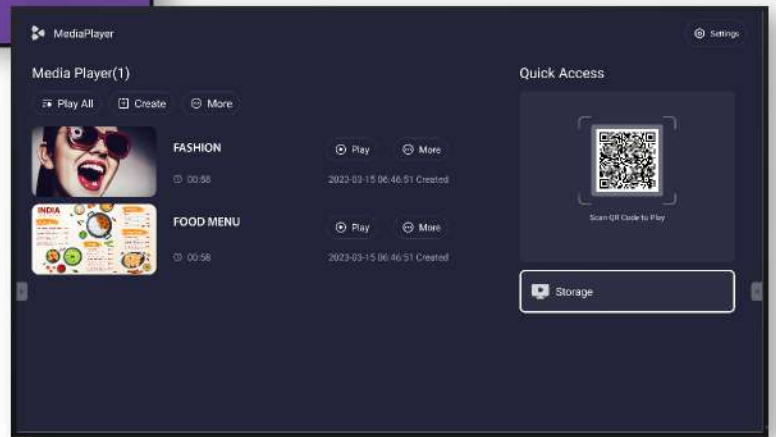

BUILT-IN MEDIA PLAYER

Easy content management and playback without need of a PC

LOGIC