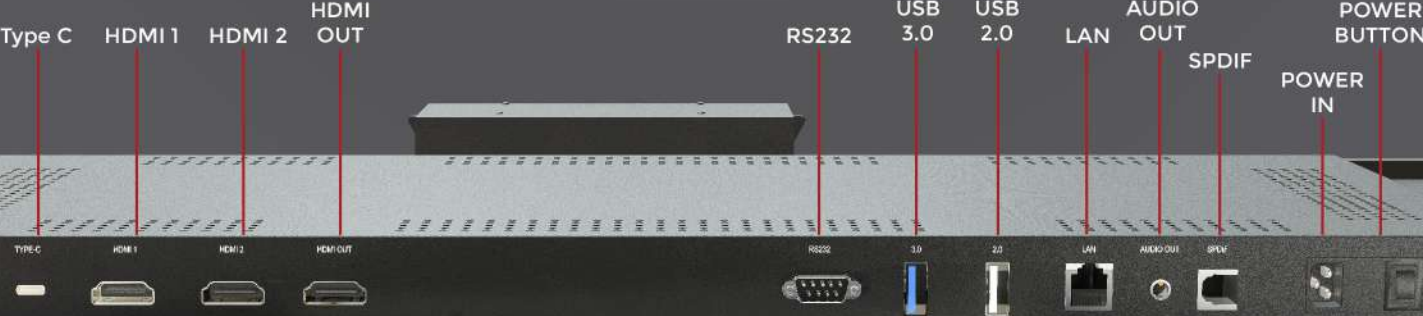

Narrow Bezel

Long life cycle

NARROW, EVEN-BEZEL

43", 55" - 9.9 mm | 65", 75", 86" - 15.9 mm | 98" - 25.9 mm

Invisible IR Signal Receiver

LOGIC

LOUDSPEAKERS

Turn up the volume with a pair of powerful, full-range speakers

INPUT / OUTPUT PORTS

HIGH-PERFORMANCE SYSTEM

Smooth & Stable Operation

LOGIC

Android 11.0

Quad-Core CPU

4GB RAM

32GB ROM

CREATE BEAUTIFUL VIDEO WALL EXPERIENCES

Screen Splicing

HDMI Daisy Chain supports up to 3x3 screens to be spliced

HDMI/ TYPE-C

1	2	3
4	5	6
7	8	9

DEVICE MANAGEMENT SYSTEM (DMS)

Simplified Way of Device Management