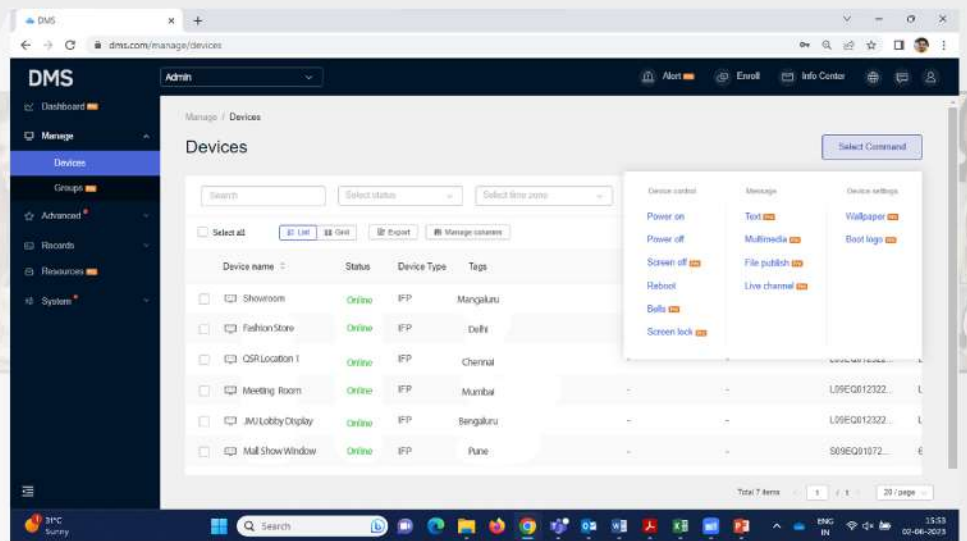

DEVICE MANAGEMENT SYSTEM (DMS)

Simplified Way of Device Management

LOGIC

You Can Remotely Manage and Operate Screens, Including Waking them up or Locking them when Necessary

The integrated Android technology empowers you to maintain full control over your ecosystem, no matter where you are